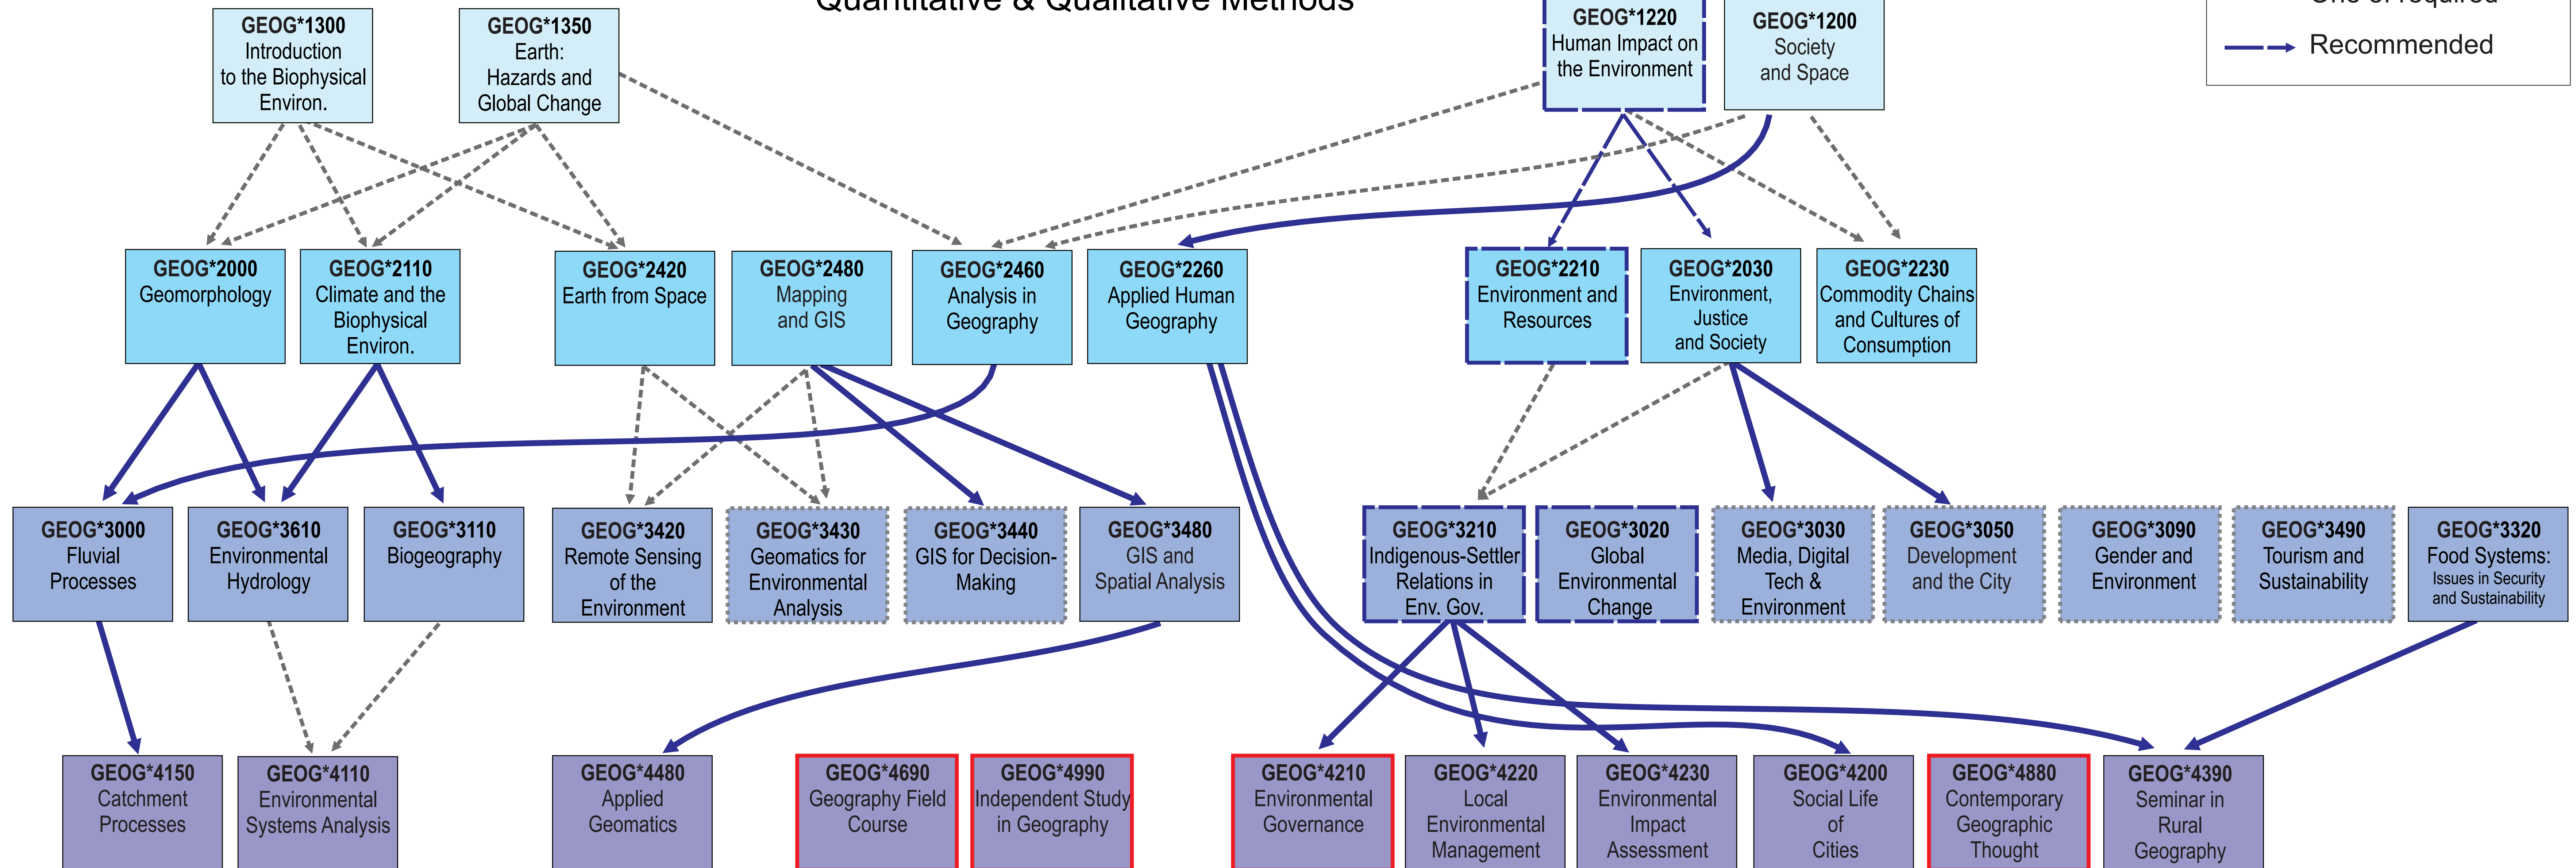

DEPARTMENT OF GEOGRAPHY, ENVIRONMENT & GEOMATICS

Undergraduate Course Offerings

 Every other year offering
 DE offering available
 Restricted to GEG majors and minors
→ Required
- - - - - One of required
- - - - - Recommended

Physical Geography

Human-Environment Geography

Quantitative & Qualitative Methods

Infrequent Offerings

GEOG*2510
Considering
Canada: A
Regional Synth.
GEOG*3600
Geography of a
Selected Region

Course titles and descriptions can be found here:
<https://calendar.uoguelph.ca/undergraduate-calendar/course-descriptions/geog/>