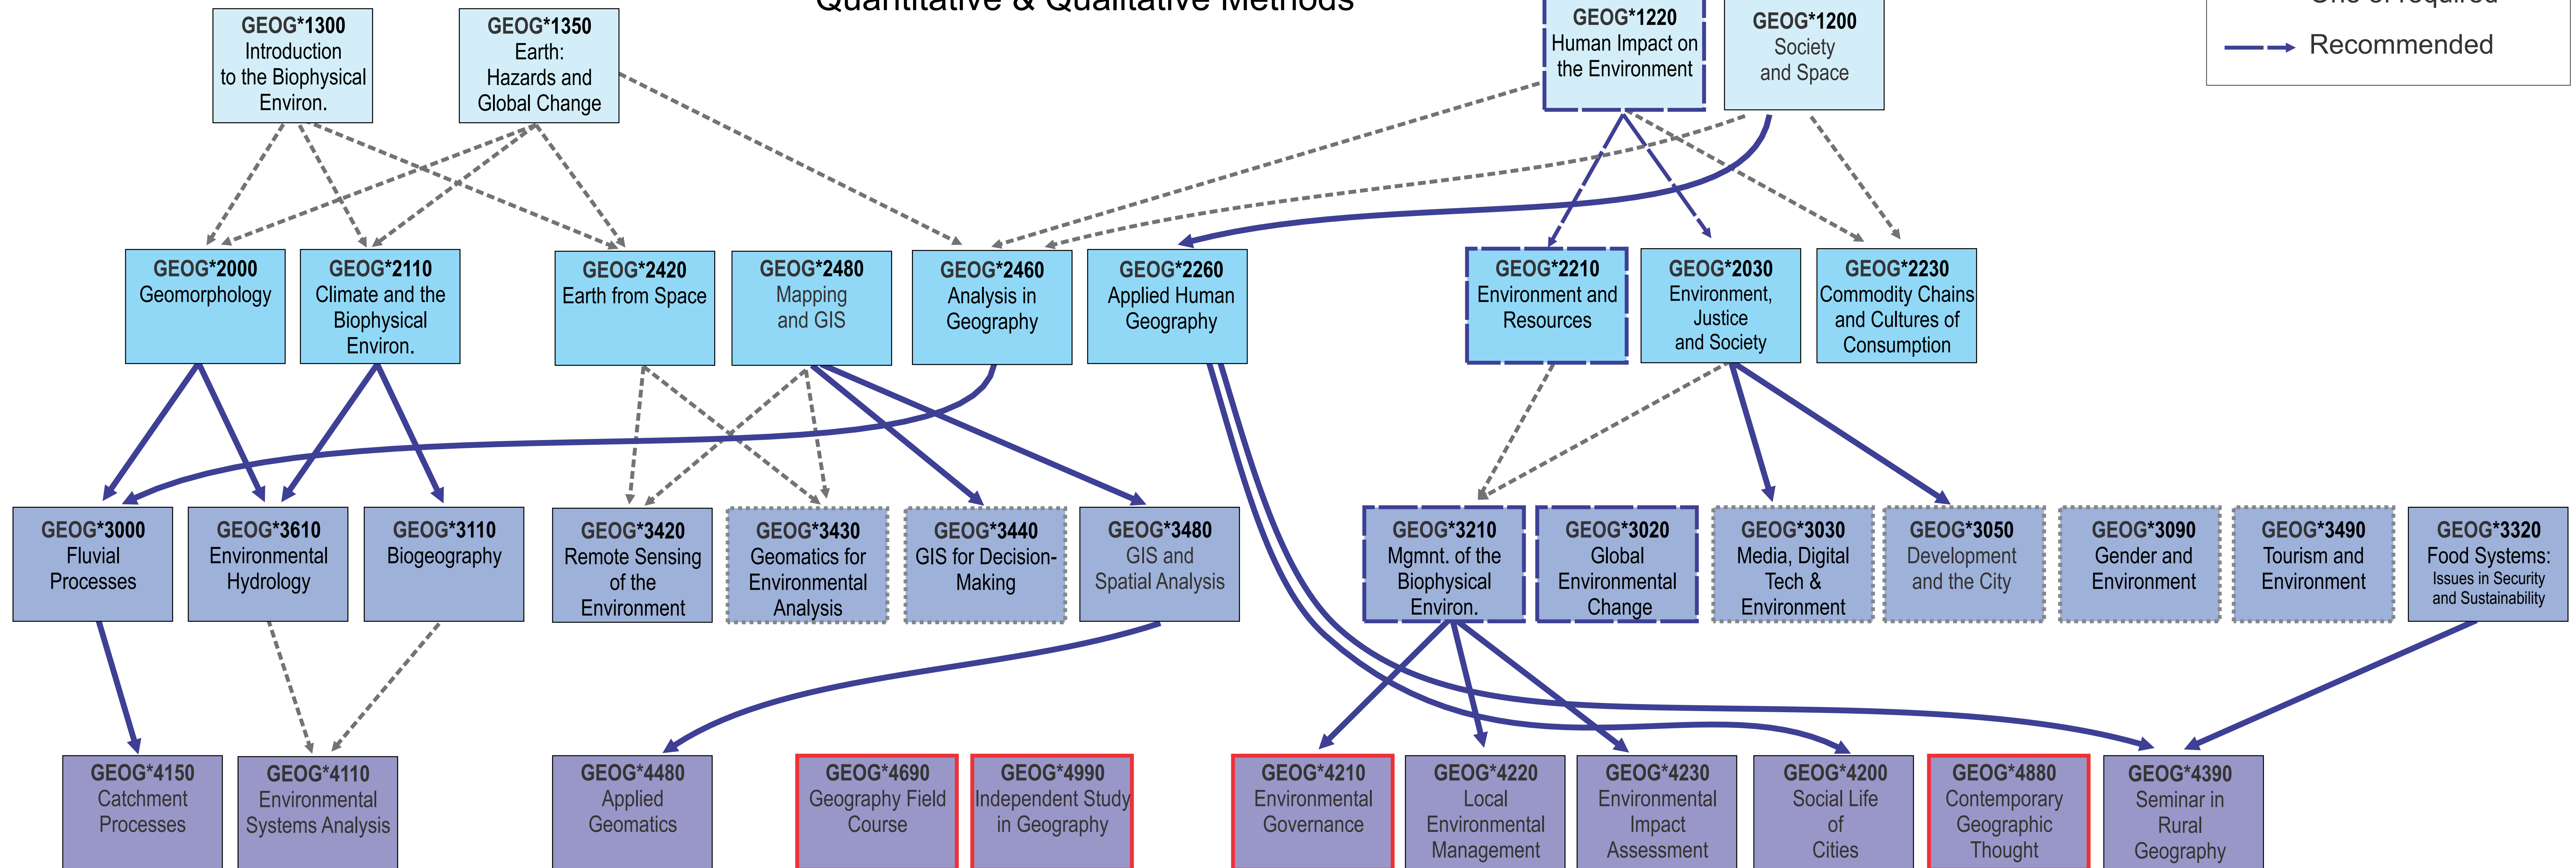

DEPARTMENT OF GEOGRAPHY, ENVIRONMENT & GEOMATICS

Undergraduate Course Offerings

 Every other year offering
 DE offering available
 Restricted to GEG majors and minors
→ Required
- - - - - One of required
- - - - - Recommended

Physical Geography

Human-Environment Geography

Quantitative & Qualitative Methods

Infrequent Offerings

GEOG*2510
Considering Canada: A Regional Synth.
GEOG*3600
Geography of a Selected Region

Course titles and descriptions can be found here:
<https://calendar.uoguelph.ca/undergraduate-calendar/course-descriptions/geog/>